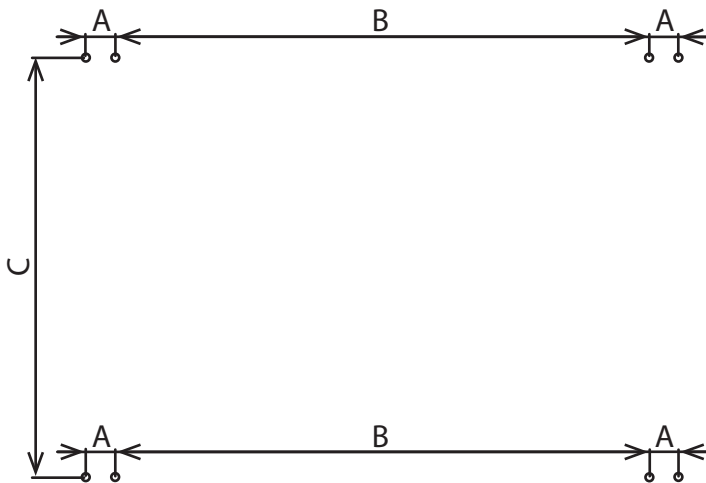

TeamBoard M Interactive Whiteboard

Installation Instructions
TM

#	A	B	C
TM81	2 3/4" 70mm	59 1/2" 1511mm	46 1 1/2" 1177mm
TM92	3 1/2" 80mm	70 1/2" 1791mm	46 1 1/2" 1177mm

Production/Quality Control Sign-Off