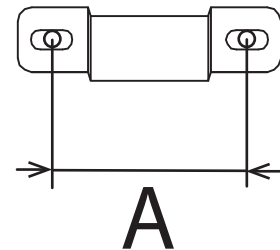

TeamBoard M Interactive Whiteboard

Installation Instructions
TM

#	A	B	C
TM81	2 3/4" 70mm	59 1/2" 1511mm	46 1 1/2" 1177mm
TM92	3 1/2" 80mm	70 1/2" 1791mm	46 1 1/2" 1177mm

Production/Quality Control Sign-Off