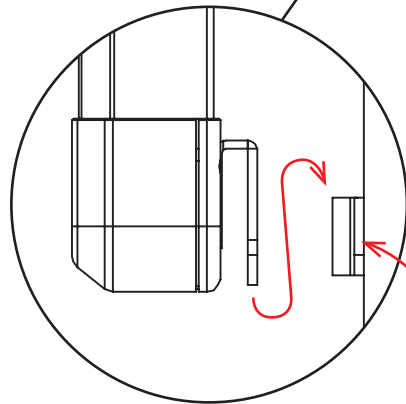

TeamBoard M Interactive Whiteboard

Installation Instructions
TM

#	A	B	C
TM81	2 3/4" 70mm	59 1/2" 1511mm	46 1 1/2" 1177mm
TM92	3 1/2" 80mm	70 1/2" 1791mm	46 1 1/2" 1177mm

Production/Quality Control Sign-Off