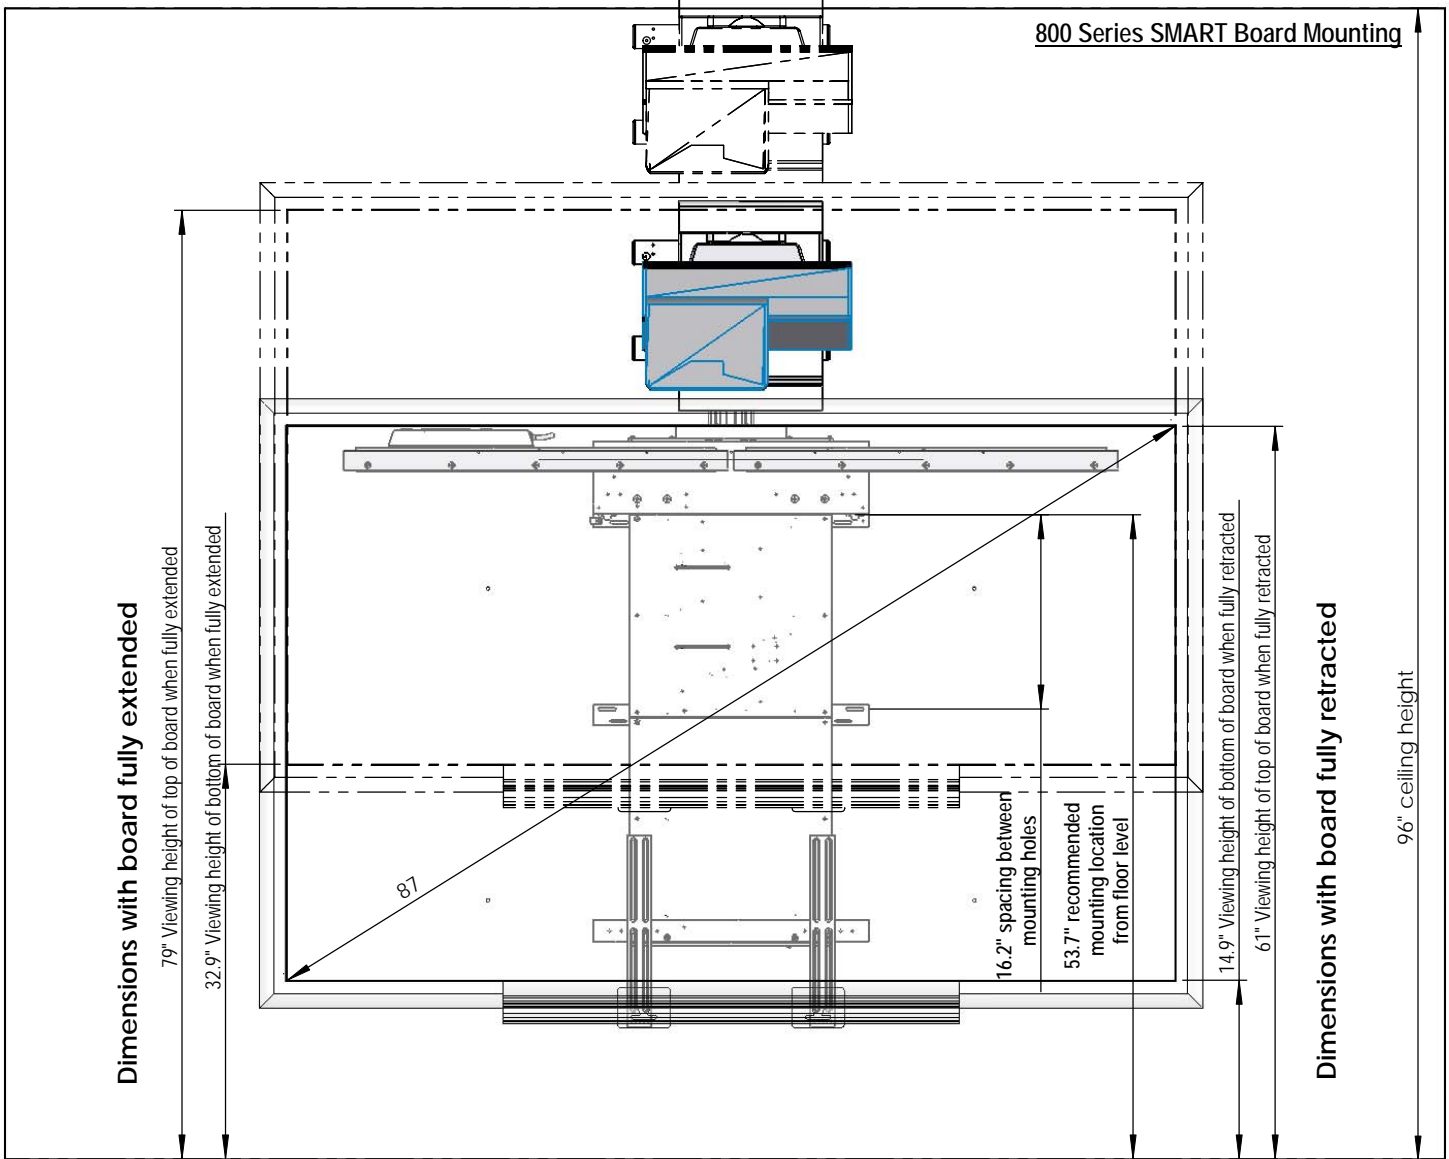

WMHS - WB

Please note:  
 Mounting heights may vary depending on projector used!  
 Projectors and white boards may not be exactly as shown!

Upper height may be programmed on site by installer / user  
 6 Outlet power bar may be mounted left or right sided  
 Up/Down switch may be mounted left or right sided

**Elevate Your Workspace**

[www.joromfg.com](http://www.joromfg.com)

[www.proliftstand.com](http://www.proliftstand.com)

COPYRIGHT 2014

Please note:  
Mounting heights may vary depending on projector used!  
Projectors and white boards may not be exactly as shown!

Upper height may be programmed on site by installer / user  
6 Outlet power bar may be mounted left or right sided  
Up/Down switch may be mounted left or right sided

Elevate Your Workspace

[www.joromfg.com](http://www.joromfg.com)