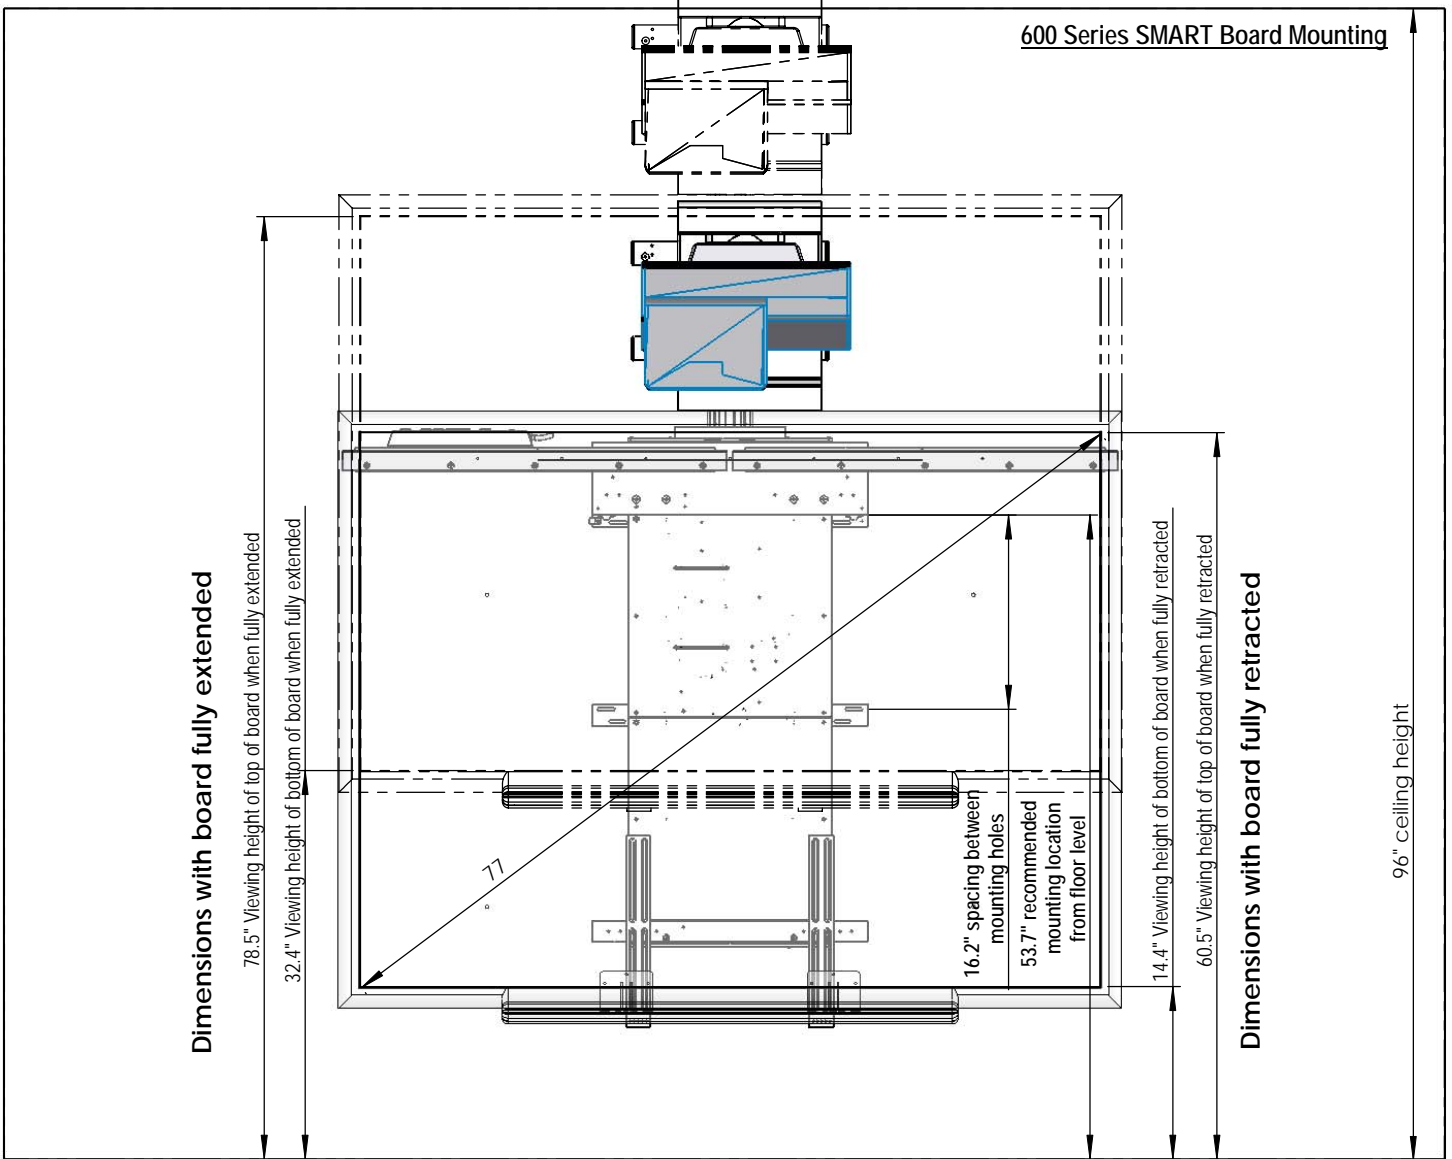

WMHS - WB

Please note:  
 Mounting heights may vary depending on projector used!  
 Projectors and white boards may not be exactly as shown!

Upper height may be programmed on site by installer / user  
 6 Outlet power bar may be mounted left or right sided  
 Up/Down switch may be mounted left or right sided

**Elevate Your Workspace**

[www.joromfg.com](http://www.joromfg.com)

[www.proliftstand.com](http://www.proliftstand.com)

COPYRIGHT 2014

Please note:  
Mounting heights may vary depending on projector used!  
Projectors and white boards may not be exactly as shown!

Upper height may be programmed on site by installer / user  
6 Outlet power bar may be mounted left or right sided  
Up/Down switch may be mounted left or right sided

Elevate Your Workspace

[www.joromfg.com](http://www.joromfg.com)