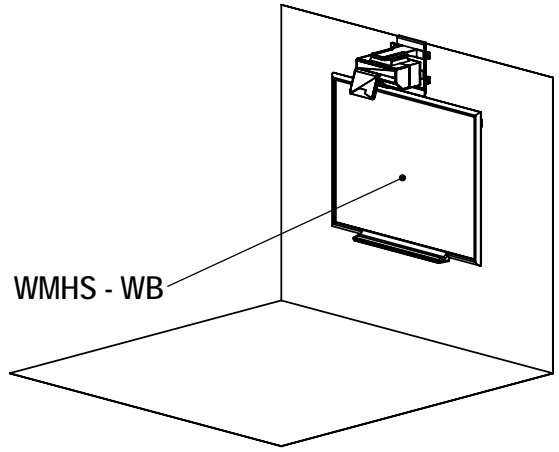

Please note:
Mounting heights may vary depending on projector used!
Projectors and white boards may not be exactly as shown!

Upper height may be programmed on site by installer / user
6 Outlet power bar may be mounted left or right sided
Up/Down switch may be mounted left or right sided

Elevate Your Workspace

www.joromfg.com

www.proliftstand.com

COPYRIGHT 2014