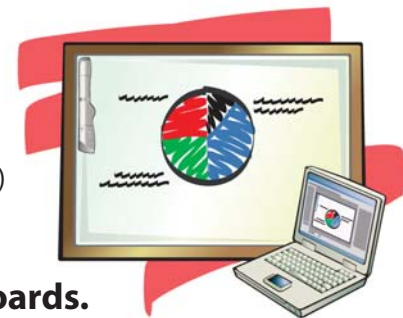

Interactive & Capture Whiteboard System

mimio®

Board

Whether you teach or present, host meetings or training sessions, if the whiteboard is your medium, then you need mimioBoard!

Complete interactive control right at the board has never been simpler.

Meets the needs of the most demanding interactive whiteboard user.

Used with a projector, mimio Board provides whiteboard control of computer applications & documents.

- Button controls at the board provide one touch access to user selected favorite functions.
- Navigate educational CDs & other interactive curriculum content
- Browse web sites & control PowerPoint slides, Word, Excel etc.
- Annotate & mark up as you go and save screen shots
- Present interactive content created in mimio Studio or other applications

Capture, store & share all your whiteboard notes & ideas!

Everything you write or draw on the whiteboard with dry erase markers is digitally recorded - in color & real time - in a portable & versatile digital data format for board-by-board playback in mimo Studio.

mimio Studio interactive software suite tools included with all mimio Boards.

Audiences concentrate on the material presented rather than taking note taking.

- Create and assemble interactive content in an editable Notebook. Use mimio tool's Screen Clipping to acquire content elements from the Internet or any digitally displayed source.
- Copy whiteboard notes & materials into other applications
- Edit notes & integrate with text, graphics, images etc.
- Enhance presentation impact with interactive reveal screen and spotlight tools.
- Convert hand-written notes to typed text with mimio Writing Recognition (Windows only)