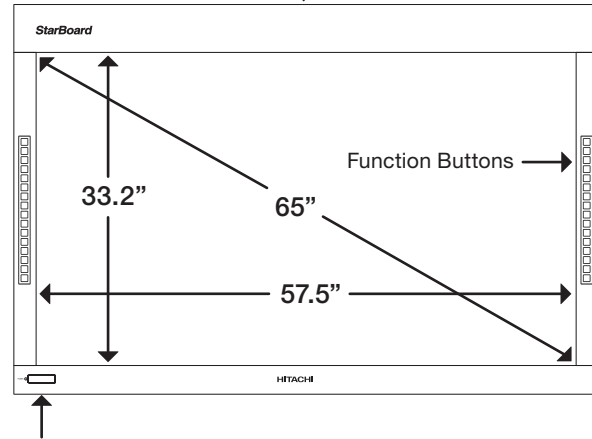

Hitachi Software Engineering America, Ltd.

900 Hitachi Way Chula Vista, CA 91914
Telephone: 1-800-HITACHI
starboard@hitachi-soft.com
www.hitachi-soft.com

PXDUO-65P Specifications

Dimensions

Top View

Front View

Infrared Image Sensor System

Electronic Pen
(included)

Back View

Side View

Retractable Stylus
(included)

Hitachi Software Engineering America, Ltd.

900 Hitachi Way Chula Vista, CA 91914
Telephone: 1-800-HITACHI
starboard@hitachi-soft.com
www.hitachi-soft.com