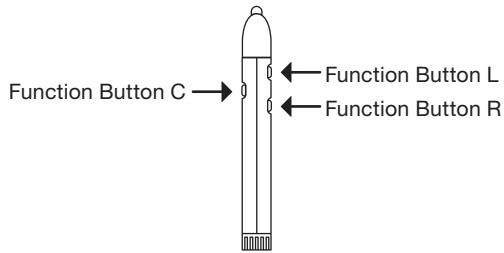

Hitachi Software Engineering America, Ltd.

900 Hitachi Way Chula Vista, CA 91914
Telephone: 1-800-HITACHI
starboard@hitachi-soft.com
www.hitachi-soft.com

PXDUO-65P Specifications

Dimensions

Top View

Front View

Infrared Image Sensor System

Electronic Pen
(included)

Back View

Side View

Retractable Stylus
(included)

Hitachi Software Engineering America, Ltd.

900 Hitachi Way Chula Vista, CA 91914
Telephone: 1-800-HITACHI
starboard@hitachi-soft.com
www.hitachi-soft.com