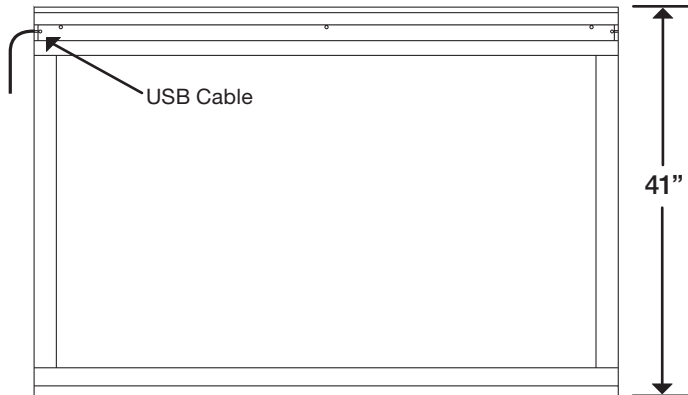

Hitachi Software Engineering America, Ltd.

900 Hitachi Way Chula Vista, CA 91914
Telephone: 1-800-HITACHI
starboard@hitachi-soft.com
www.hitachi-soft.com

PXDUO-65P Specifications

Dimensions

Top View

Front View

Infrared Image Sensor System

Electronic Pen
(included)

Back View

Side View

Retractable Stylus
(included)

Hitachi Software Engineering America, Ltd.

900 Hitachi Way Chula Vista, CA 91914
Telephone: 1-800-HITACHI
starboard@hitachi-soft.com
www.hitachi-soft.com