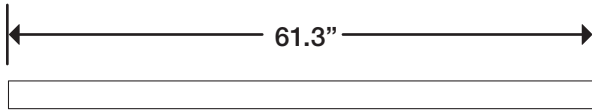

PXDUO-65P Specifications

Dimensions

Top View

Front View