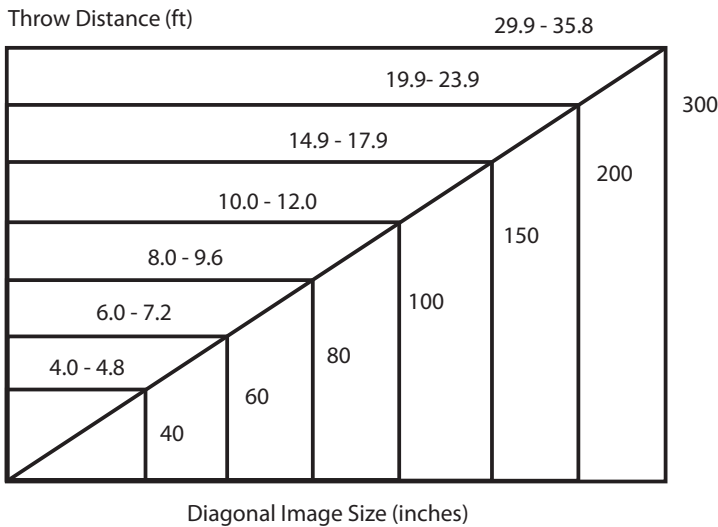

Auto filter alert -

Projector notifies you when the filters need to be changed.